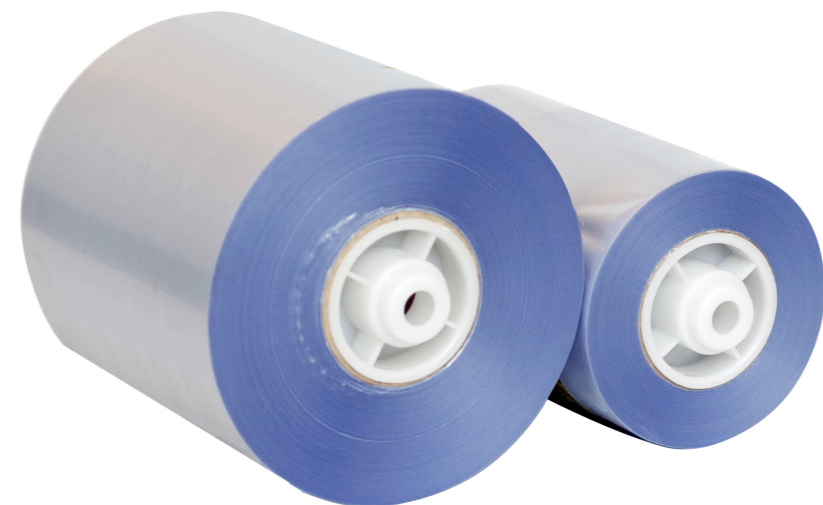

Silver color

Gold color

Copper brown

Model & Description

Model	Description
SM-76C	Shoe cover machine, XT-46C, 110V
SM-76B	Shoe cover machine, XT-46B(II), 110V
SM-76A	Shoe cover machine, XT-46B(I), 110V
SM-1000-CB	Box of 4 rolls PVC film, 1,000 pcs clear basic type
SM-1000-BB	Box of 4 rolls PVC film, 1,000 pcs blue basic type
SM-600-CS	Box of 4 rolls PVC film, 600 pcs clear stripe type
SM-600-BS	Box of 4 rolls PVC film, 600 pcs blue stripe type